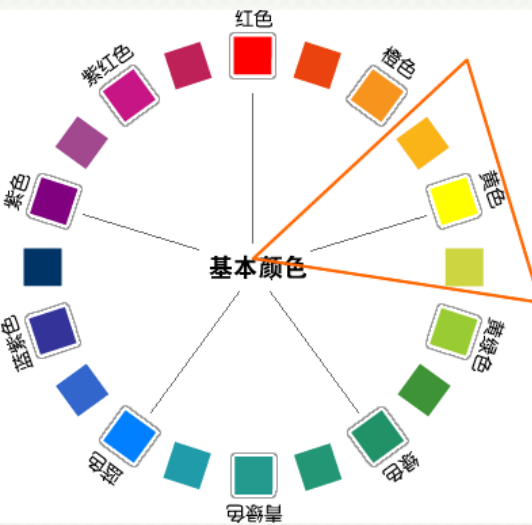

What Is Color?

- The world is full of light. Visible light is made of seven wavelength groups.
- The reddish colors are the long wavelengths. The greenish colors are the mid-size wavelengths. The bluish color are the short wavelengths.

Safety color palette

- 216-Color Webmaster's Palette
- All 216 universal browser-safe colors are arranged symmetrically by hue in a color wheel. Includes the original open airy collection and a new, ruthlessly compact collection.

Safety color palette

- I.R.I Web Color Sense Palette Series

- Hue & Tone 216 Palette

Classified Design by Color

- Yellow Red

Classified Design by Color

- Yellow

Classified Design by Color

- Yellow Green

Classified Design by Color

- Green

Classified Design by Color

- Blue Green

免费

重复 ※ 暂停

故事概述 演员阵容 视频欣赏 幕后班底 剧照欣赏