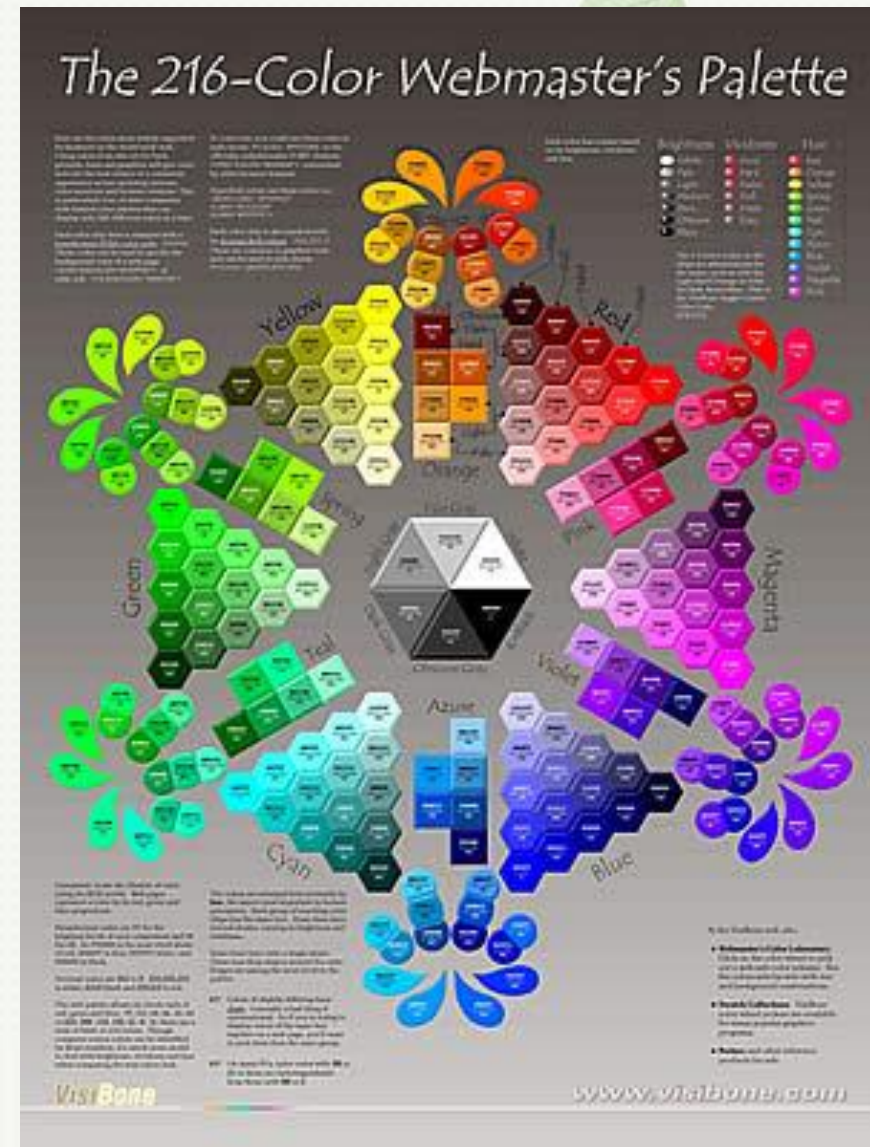

N9.5	N9	N8	N7	N6	N5	N4	N3	N2	N1
#FFFFFF		#CCCCCC		#999999		#666666		#333333	#000000

Impression Space of Match Colors

Impression Space of Match Colors

How to define web color?

Color Name: aqua, black, blue, fuchsia, gray, green, lime, maroon, navy, olive, purple, red, silver, teal, white, and yellow

#RRGGBB

RGB (*R,G,B*)

```
p { color:red }
```

```
p { color:#ff0000 }
```

```
p { color:rgb(255,0,0) }
```

```
p { color:rgb(100%, 0%, 0%) }
```

Safety color palette

- The safety color palette is a set of 216 different colors that should be used in images designed for the World Wide Web. By using this set of colors, you minimize the risk of unwanted dithering in your images.

彩色系(Chromatic Colors) 210

非彩色系(Achromatic Colors) 6

00 33 66 99 CC FF
0 51 102 153 204 255

#0033FF #3300FF

#00FF33 #33FF00

Safety color palette

- Browser-Safe Color Palette
- The Browser-Safe Palette, as I so named it, is the actual palette that Mosaic, Netscape, and Internet Explorer use within their browsers. The palettes used by these browsers are slightly different on Macs and PCs. This palette is based on math, not beauty.

Safety color palette

- 216-Color Webmaster's Palette
- All 216 universal browser-safe colors are arranged symmetrically by hue in a color wheel. Includes the original open airy collection and a new, ruthlessly compact collection.