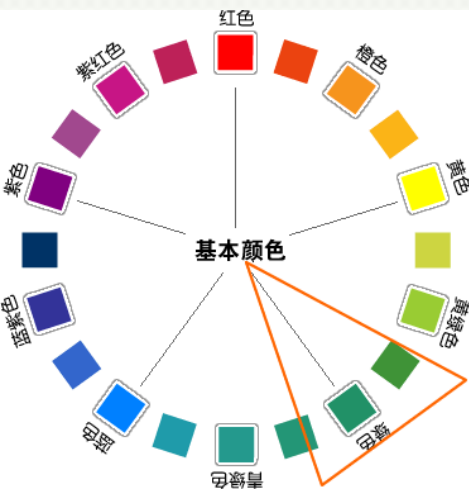

What Is Color?

- The world is full of light. Visible light is made of seven wavelength groups.
- The reddish colors are the long wavelengths. The greenish colors are the mid-size wavelengths. The bluish color are the short wavelengths.

Safety color palette

- 216-Color Webmaster's Palette
- All 216 universal browser-safe colors are arranged symmetrically by hue in a color wheel. Includes the original open airy collection and a new, ruthlessly compact collection.

Safety color palette

- I.R.I Web Color Sense Palette Series

- Hue & Tone 216 Palette

Classified Design by Color

- Yellow Red

Classified Design by Color

- Yellow

Classified Design by Color

- Yellow Green

Classified Design by Color

- Green

Classified Design by Color

- Blue Green

免费

重复 ※ 暂停

故事概述 演员阵容 视频欣赏 幕后班底 剧照欣赏