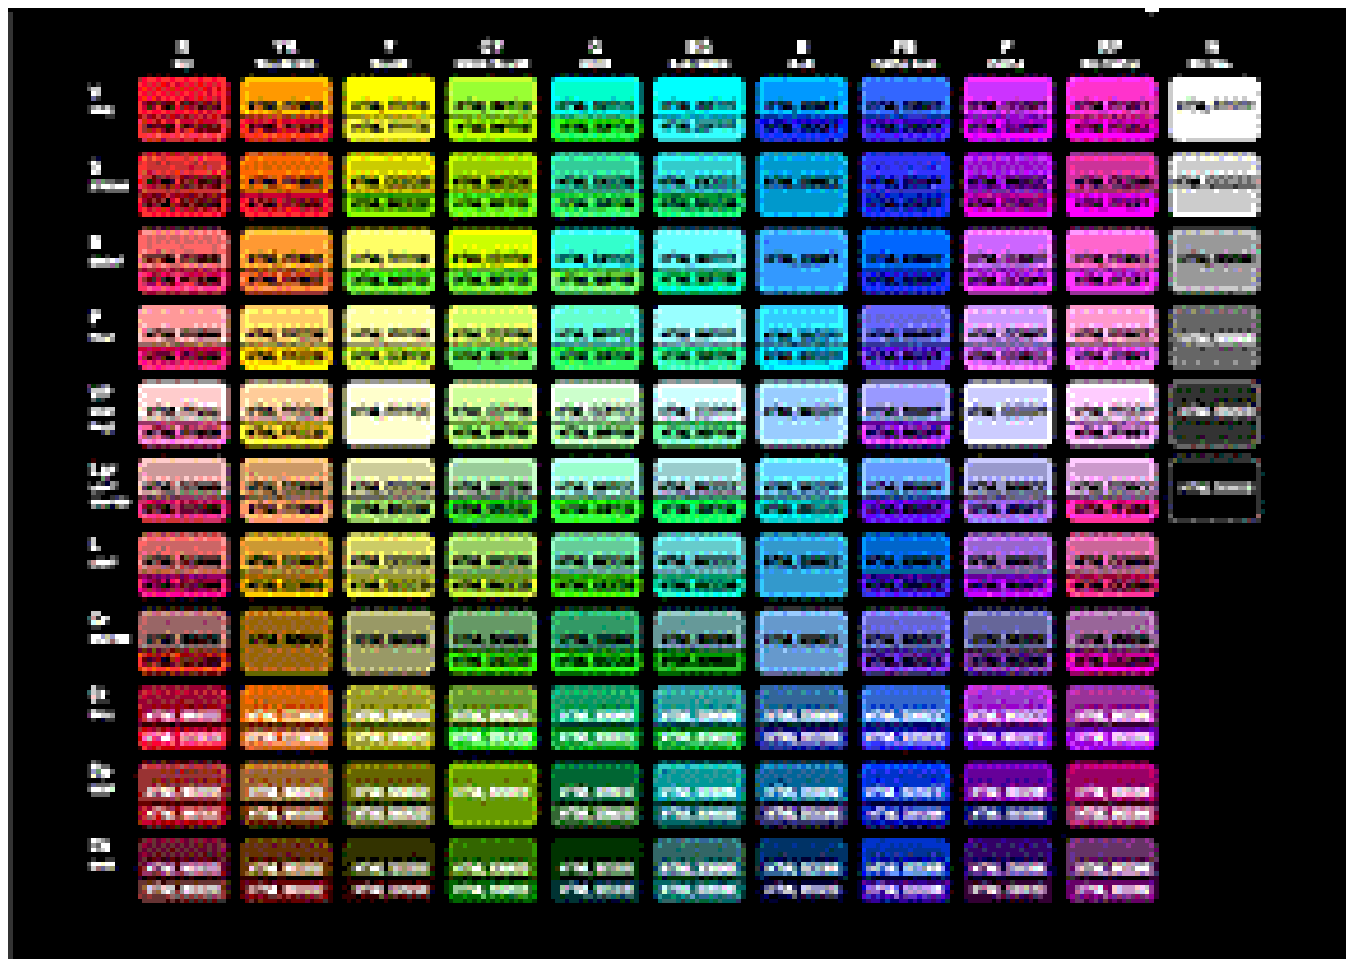

Safety color palette

- I.R.I Web Color Sense Palette Series

- Hue & Tone 216 Palette