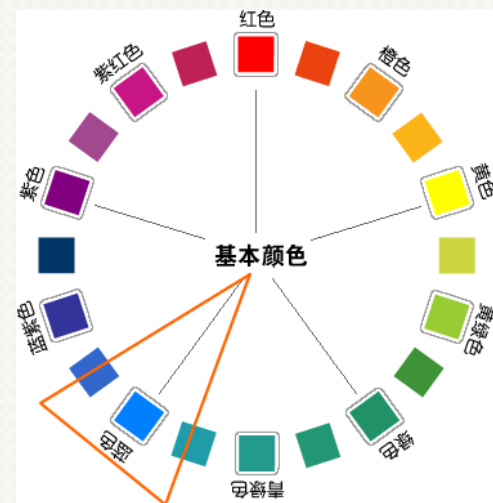

What Is Color?

- The world is full of light. Visible light is made of seven wavelength groups.
- The reddish colors are the long wavelengths. The greenish colors are the mid-size wavelengths. The bluish color are the short wavelengths.

Safety color palette

- I.R.I Web Color Sense Palette Series

- Hue & Tone 216 Palette

Classified Design by Color

- Yellow Red

Classified Design by Color

- Yellow

Classified Design by Color

- Yellow Green

Classified Design by Color

- Green

Classified Design by Color

- Blue Green

免费

重复 ※ 暂停

故事概述 演员阵容 视频欣赏 幕后班底 剧照欣赏

Gomye

Classified Design by Color

- Blue

网上世博会 精彩世博, 一网打尽.

开幕第 118 天 | 我的护照 | 软件下载 | 展馆列表 | 世博网 | 掌上世博

登录 | 注册 | 帮助 | English | 搜索新闻

首页 INDEX | 未来之旅 AF | 我要留影2030 MY PHOTO | 留影2030 照片集 GALLERY | 活动规则 RULES | 心动世博 | 试用试驾