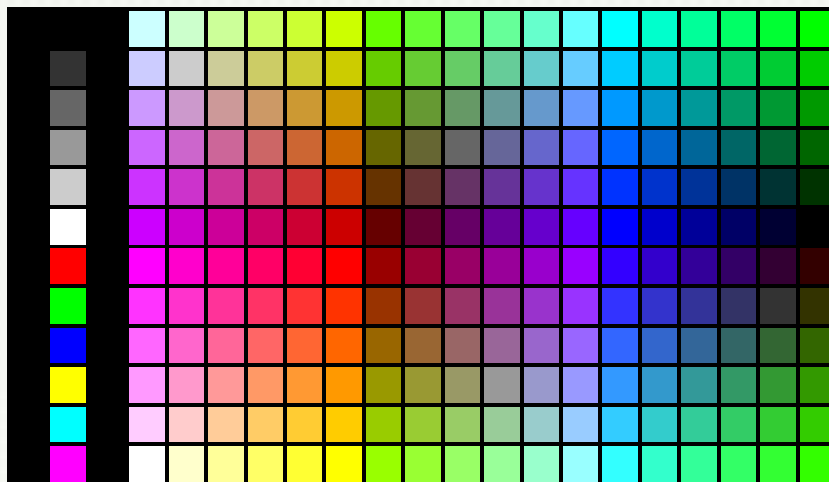

What Is Color?

- The world is full of light. Visible light is made of seven wavelength groups.
- The reddish colors are the long wavelengths. The greenish colors are the mid-size wavelengths. The bluish color are the short wavelengths.

Color Field

Color Wheels

- Color wheels are a way to arrange colors, making it easier to select a palette that works.

奥斯特华德色系 Der Farbatlas

Munsell Color System

12 Hue Wheel

primary hues:

colors are the defining colors of the wheel.

N9.5	N9	N8	N7	N6	N5	N4	N3	N2	N1
#FFFFFF		#CCCCCC		#999999		#666666		#333333	#000000

Impression Space of Match Colors

Impression Space of Match Colors

How to define web color?

Color Name: aqua, black, blue, fuchsia, gray, green, lime, maroon, navy, olive, purple, red, silver, teal, white, and yellow

#RRGGBB

RGB (*R,G,B*)

```
p { color:red }
```

```
p { color:#ff0000 }
```

```
p { color:rgb(255,0,0) }
```

```
p { color:rgb(100%, 0%, 0%) }
```

Safety color palette

- The safety color palette is a set of 216 different colors that should be used in images designed for the World Wide Web. By using this set of colors, you minimize the risk of unwanted dithering in your images.