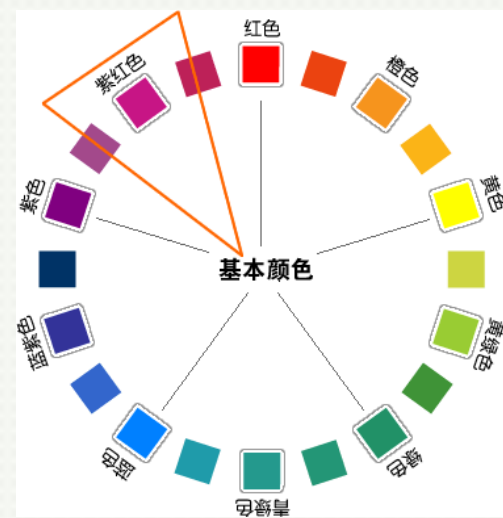

What Is Color?

- The world is full of light. Visible light is made of seven wavelength groups.
- The reddish colors are the long wavelengths. The greenish colors are the mid-size wavelengths. The bluish color are the short wavelengths.

将您在上汽集团-通用汽车馆长期展区获得的卡片有五黑色方框标识对准电脑摄像头, 即可开始2030未来之旅, 零距体验3D未来概念车。

©2010 上汽集团-通用汽车馆 ICP备05015204号

Classified Design by Color

• Purple Blue

Classified Design by Color

- Red Purple

Website Color Match

- Website oneness
- Match colors from Impression Space
- Pick colors from a Web-safe palette.
- Choose three or five colors