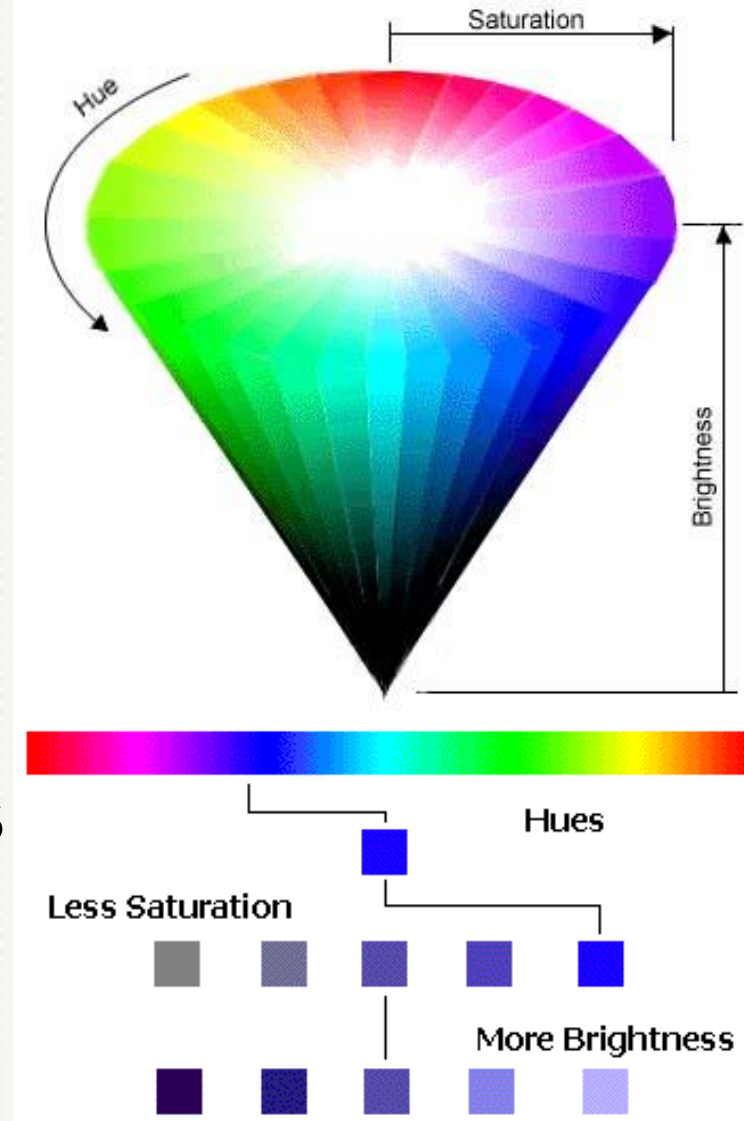

What Is Color?

- The world is full of light. Visible light is made of seven wavelength groups.
- The reddish colors are the long wavelengths. The greenish colors are the mid-size wavelengths. The bluish color are the short wavelengths.

Paint Colors Model

- This is the system that you probably learned in grade school, using poster paints or crayons. It is included here for the sake of comparison, since many people will remember it and perhaps wonder why the colors we use on computers are different.

Primary colors: red, yellow, blue

Secondary colors:

orange = red + yellow,

green = yellow + blue,

purple = blue + red.

Digital Color Models

- A color model is an abstract mathematical model describing the way colors can be represented as tuples of numbers, typically as three or four values or color components.
- RGB Red, Green, Blue
- CMYK Cyan, Magenta, Yellow, Black

Color Models

- HSB
- Hue is the actual color.
- Saturation is the purity of the color.
- Brightness is the relative lightness or darkness of a particular color. Brightness is also called Lightness in some contexts.