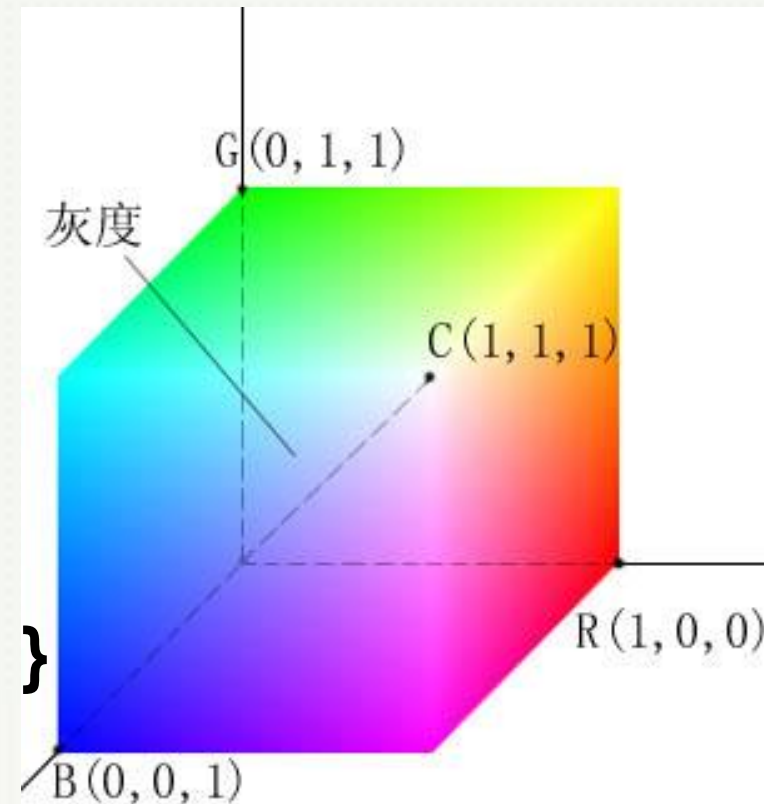

N9.5	N9	N8	N7	N6	N5	N4	N3	N2	N1
#FFFFFF		#CCCCCC		#999999		#666666		#333333	#000000

Impression Space of Match Colors

Impression Space of Match Colors

How to define web color?

Color Name: aqua, black, blue, fuchsia, gray, green, lime, maroon, navy, olive, purple, red, silver, teal, white, and yellow

#RRGGBB

RGB (*R,G,B*)

```
p { color:red }
```

```
p { color:#ff0000 }
```

```
p { color:rgb(255,0,0) }
```

```
p { color:rgb(100%, 0%, 0%) }
```

Safety color palette

- The safety color palette is a set of 216 different colors that should be used in images designed for the World Wide Web. By using this set of colors, you minimize the risk of unwanted dithering in your images.