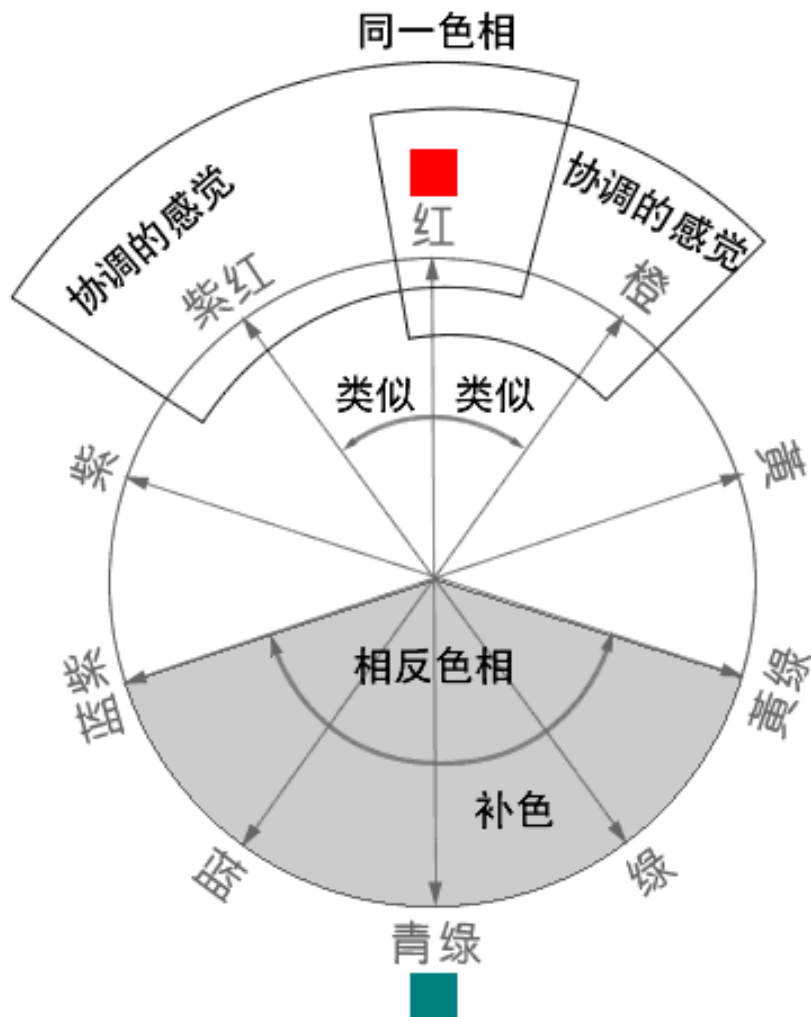

Based on Hue or Tone