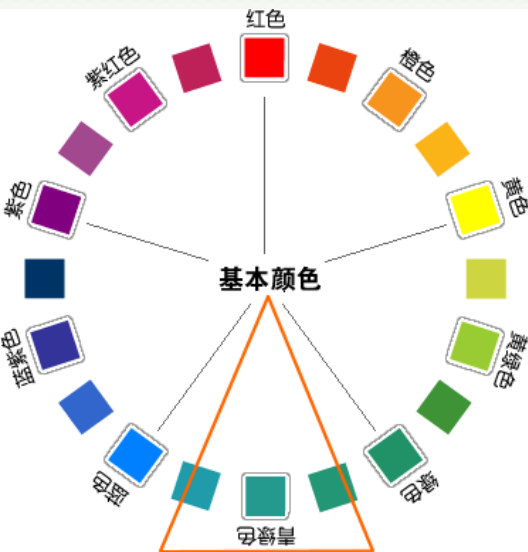

What Is Color?

- The world is full of light. Visible light is made of seven wavelength groups.
- The reddish colors are the long wavelengths. The greenish colors are the mid-size wavelengths. The bluish color are the short wavelengths.

Safety color palette

- 216-Color Webmaster's Palette
- All 216 universal browser-safe colors are arranged symmetrically by hue in a color wheel. Includes the original open airy collection and a new, ruthlessly compact collection.

Safety color palette

- I.R.I Web Color Sense Palette Series

- Hue & Tone 216 Palette

Classified Design by Color

- Yellow Red

Classified Design by Color

- Yellow

Classified Design by Color

- Yellow Green

Classified Design by Color

- Green

Classified Design by Color

- Blue Green

免费

重复 ※ 暂停

故事概述 演员阵容 视频欣赏 幕后班底 剧照欣赏