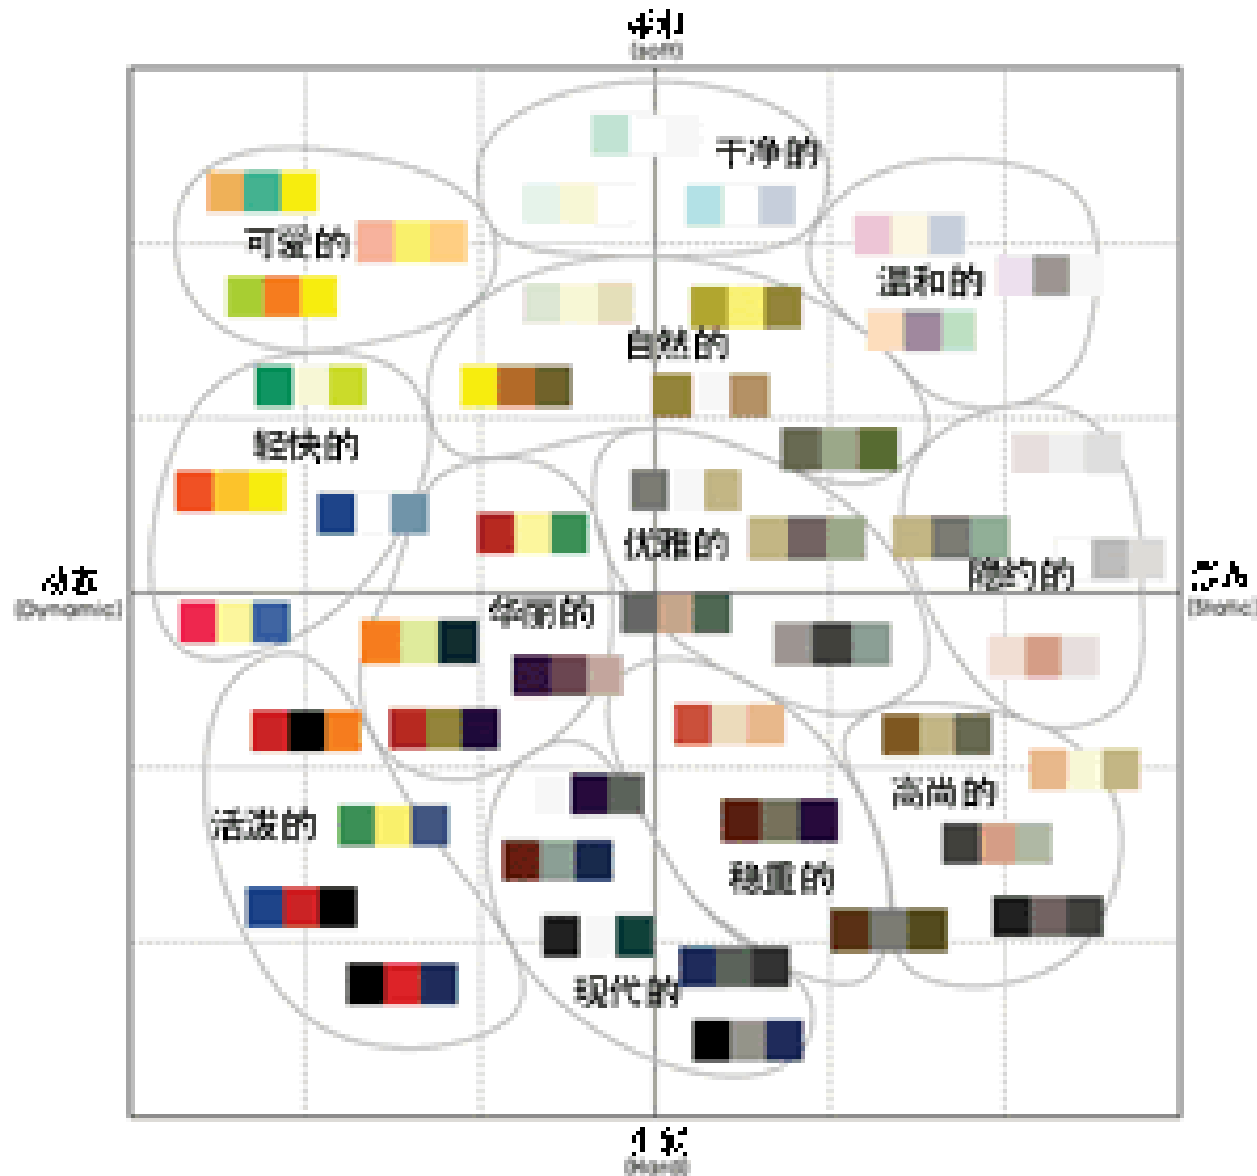

Color Field

Color Wheels

- Color wheels are a way to arrange colors, making it easier to select a palette that works.

奥斯特华德色系 Der Farbatlas

Munsell Color System

12 Hue Wheel

primary hues:

colors are the defining colors of the wheel.

secondary hues

colors are the three colors that are equal distant from the primary colors.

tertiary hues

colors are the colors between each primary and secondary color.

10 Hue Wheel

Red
 Yellow Red
 Yellow
 Green Yellow
 Green
 Blue Green
 Blue
 Purple Blue
 Purple
 Red Purple

Based on Hue or Tone

Hue & Tone 116

	R	YR	Y	GY	G	BG	B	PB	P	RP
V										
	#FF0033	#FF9900	#FFFF00	#99FF33	#00FFCC	#00FFFF	#0099FF	#3366FF	#CC33FF	#FF33CC
S										
	#CC3333	#FF6600	#CCCC00	#99CC00	#00CC99	#33CCCC	#0099CC	#3333FF	#9900CC	#CC3399
B										
	#FF6666	#FF9933	#FFFF66	#CCFF00	#33FFCC	#66FFFF	#3399FF	#0066FF	#CC66FF	#FF66CC
P										
	#FF9999	#FF9966	#FFFF99	#CCFF66	#66FFCC	#99FFFF	#33CCFF	#6666FF	#CC99FF	#FF99CC
VP										
	#FFCCCC	#FFCC99	#FFFFCC	#CCFF99	#CCFFCC	#CCFFFF	#99CCFF	#9999FF	#CCCCFF	#FFCCFF
LGr										
	#CC9999	#CC9966	#CCCC99	#99CC99	#99FFCC	#99CCCC	#66CCFF	#6699FF	#9999CC	#CC99CC
L										
	#CC6666	#CC9933	#CCCC66	#99CC66	#66CC99	#66CCCC	#3399CC	#0066CC	#9966CC	#CC6699
Gr										
	#996666	#996600	#999966	#669966	#339966	#669999	#6699CC	#6666CC	#666699	#996699
DI										
	#990033	#CC6600	#999933	#669933	#009966	#339999	#336699	#3366CC	#9933CC	#993399
Dp										
	#993333	#996633	#666600	#669900	#006633	#009999	#006699	#0033CC	#660099	#990066
Dk										
	#660033	#663300	#333300	#336600	#003300	#336666	#003366	#003399	#330066	#663366

N9.5	N9	N8	N7	N6	N5	N4	N3	N2	N1
#FFFFFF		#CCCCCC		#999999		#666666		#333333	#000000

Impression Space of Match Colors

Impression Space of Match Colors

How to define web color?

Color Name: aqua, black, blue, fuchsia, gray, green, lime, maroon, navy, olive, purple, red, silver, teal, white, and yellow