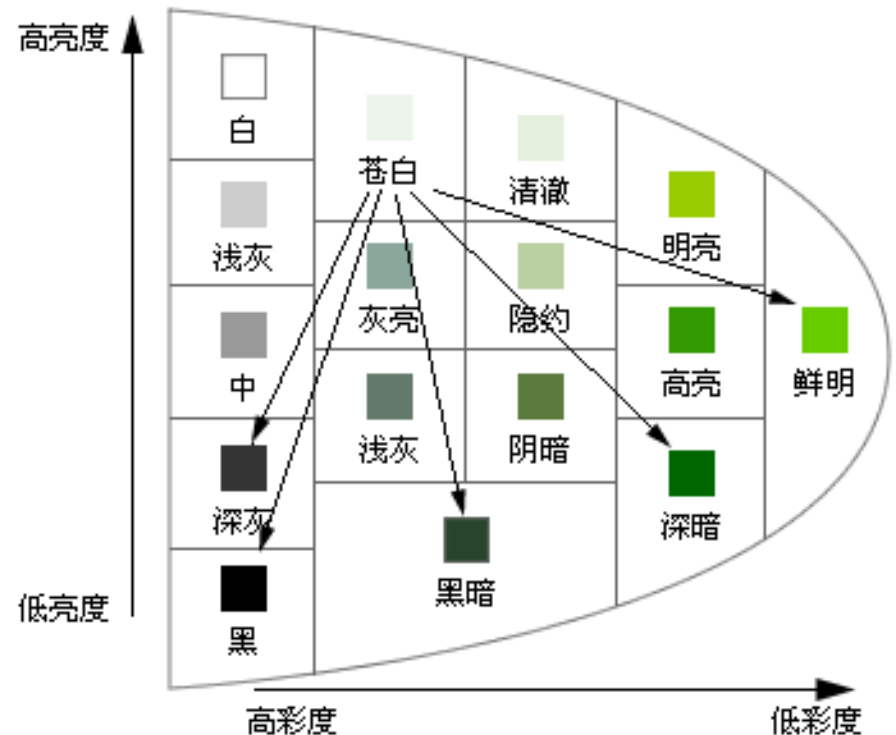

Color Field

Color Wheels

- Color wheels are a way to arrange colors, making it easier to select a palette that works.

奥斯特华德色系 Der Farbatlas

Munsell Color System

12 Hue Wheel

primary hues:

colors are the defining colors of the wheel.

secondary hues

colors are the three colors that are equal distant from the primary colors.

tertiary hues

colors are the colors between each primary and secondary color.

10 Hue Wheel

Red
 Yellow Red
 Yellow
 Green Yellow
 Green
 Blue Green
 Blue
 Purple Blue
 Purple
 Red Purple

Based on Hue or Tone

Hue & Tone 116

	R	YR	Y	GY	G	BG	B	PB	P	RP
V										
	#FF0033	#FF9900	#FFFF00	#99FF33	#00FFCC	#00FFFF	#0099FF	#3366FF	#CC33FF	#FF33CC
S										
	#CC3333	#FF6600	#CCCC00	#99CC00	#00CC99	#33CCCC	#0099CC	#3333FF	#9900CC	#CC3399
B										
	#FF6666	#FF9933	#FFFF66	#CCFF00	#33FFCC	#66FFFF	#3399FF	#0066FF	#CC66FF	#FF66CC
P										
	#FF9999	#FF9966	#FFFF99	#CCFF66	#66FFCC	#99FFFF	#33CCFF	#6666FF	#CC99FF	#FF99CC
VP										
	#FFCCCC	#FFCC99	#FFFFCC	#CCFF99	#CCFFCC	#CCFFFF	#99CCFF	#9999FF	#CCCCFF	#FFCCFF
LGr										
	#CC9999	#CC9966	#CCCC99	#99CC99	#99FFCC	#99CCCC	#66CCFF	#6699FF	#9999CC	#CC99CC
L										
	#CC6666	#CC9933	#CCCC66	#99CC66	#66CC99	#66CCCC	#3399CC	#0066CC	#9966CC	#CC6699
Gr										
	#996666	#996600	#999966	#669966	#339966	#669999	#6699CC	#6666CC	#666699	#996699
DI										
	#990033	#CC6600	#999933	#669933	#009966	#339999	#336699	#3366CC	#9933CC	#993399
Dp										
	#993333	#996633	#666600	#669900	#006633	#009999	#006699	#0033CC	#660099	#990066
Dk										
	#660033	#663300	#333300	#336600	#003300	#336666	#003366	#003399	#330066	#663366